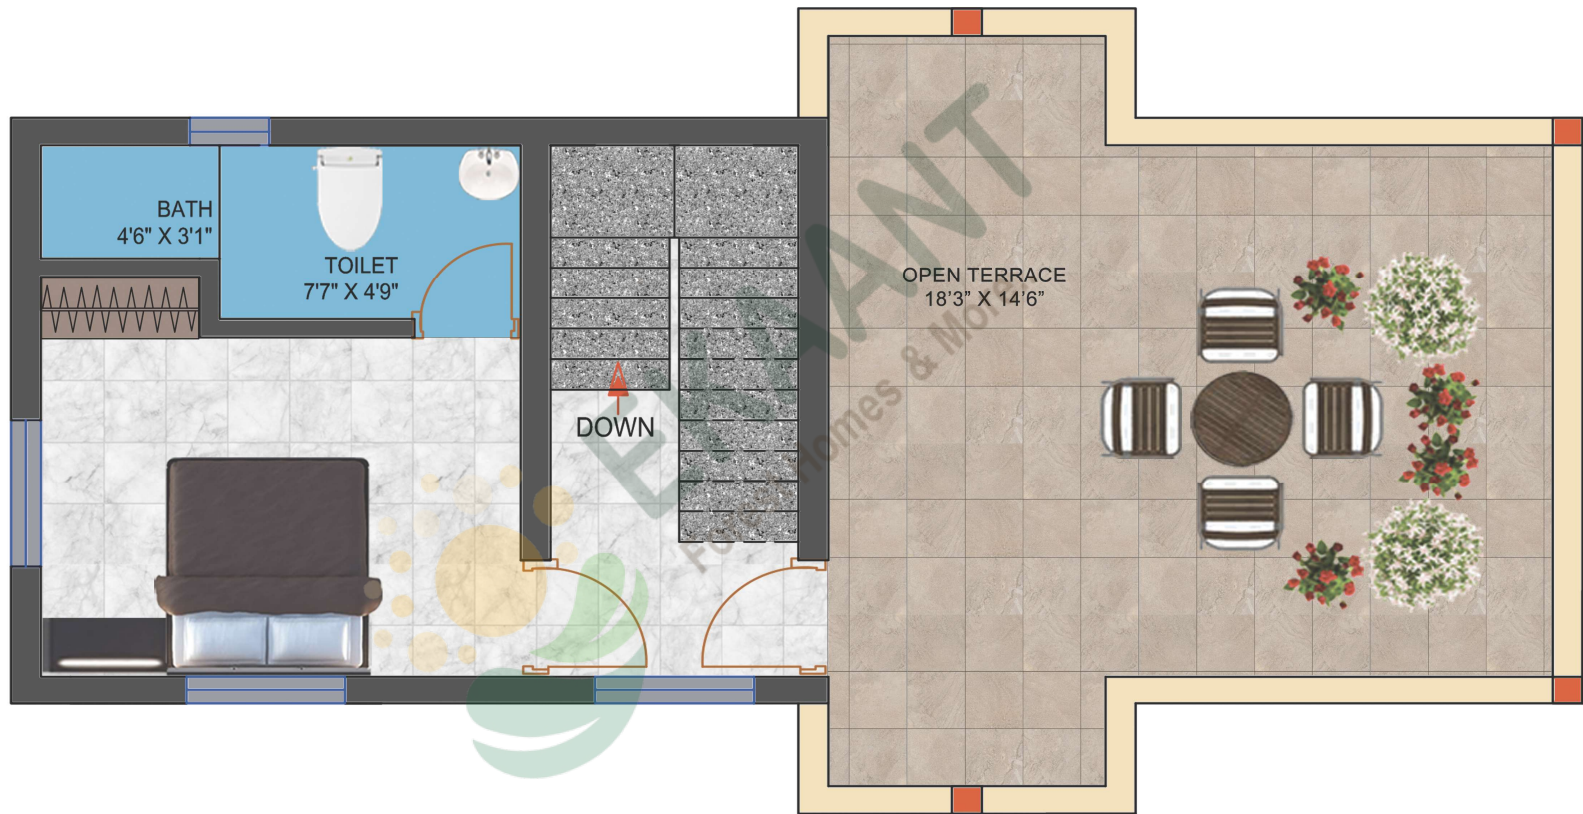

EKAANT
Forest Homestay's & More..

2BHK FOREST COTTAGE GROUND FLOOR PLAN

TOTAL AREA	
BUILT UP AREA	CARPET AREA
1155 SQ.FT.	995 SQ.FT.

EKAANT
Forest Homestay's & More..

2BHK FOREST COTTAGE FIRST FLOOR PLAN

TOTAL AREA	
BUILT UP AREA	CARPET AREA
1155 SQ.FT.	995 SQ.FT.