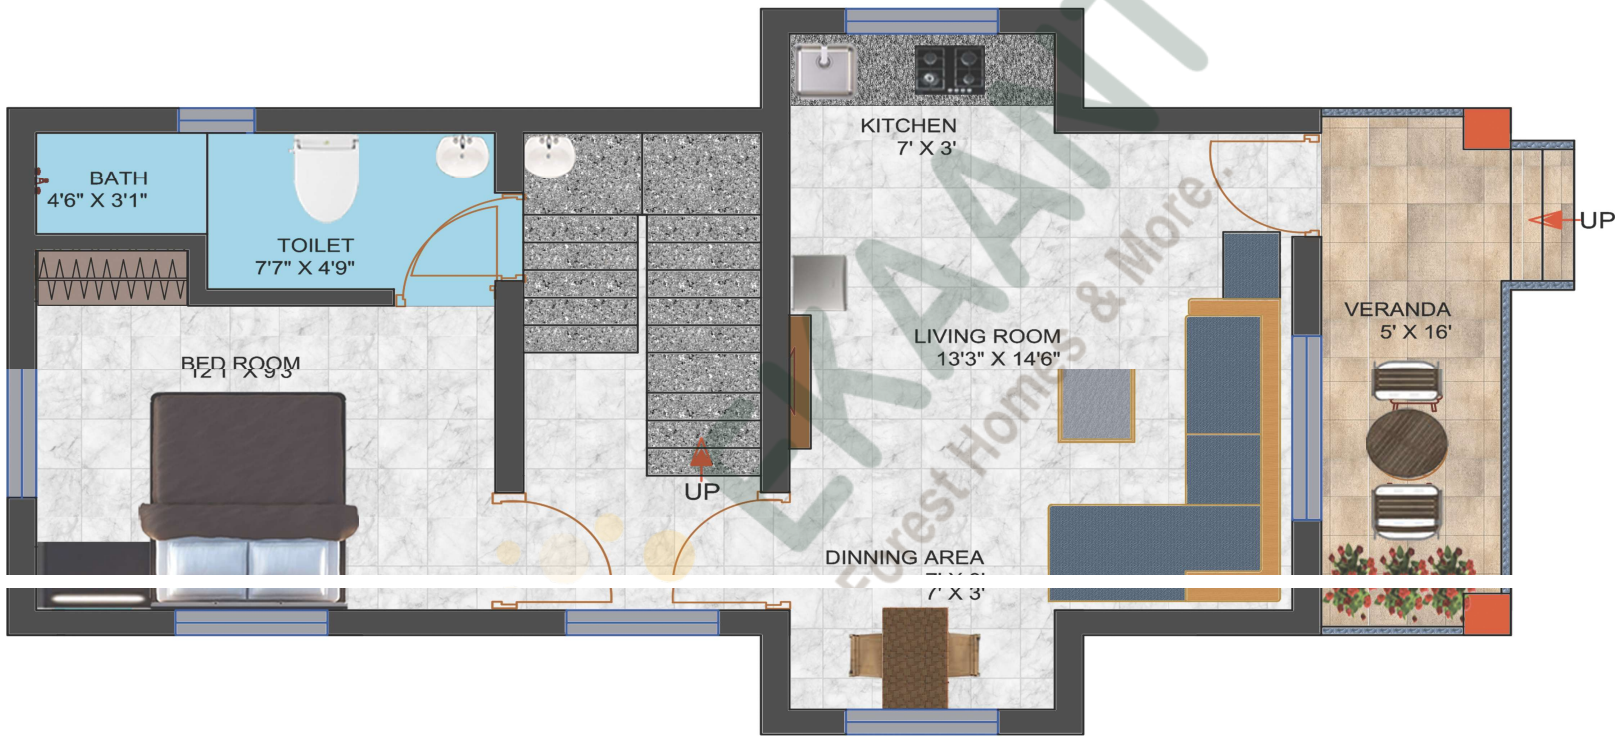

EKAANT
Forest Homestay's & More..

2BHK FOREST COTTAGE GROUND FLOOR PLAN

TOTAL AREA	
BUILT UP AREA	CARPET AREA
1155 SQ.FT.	995 SQ.FT.

EKAANT
Forest Homestay's & More..

2BHK FOREST COTTAGE FIRST FLOOR PLAN

TOTAL AREA	
BUILT UP AREA	CARPET AREA
1155 SQ.FT.	995 SQ.FT.